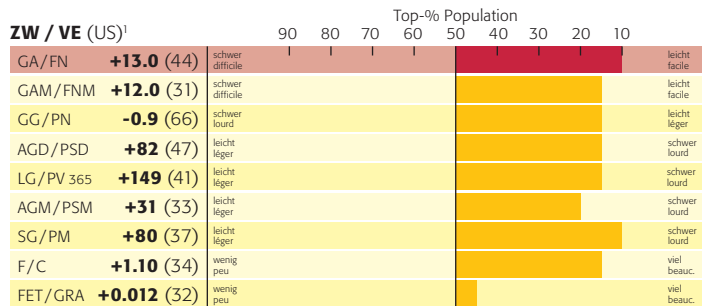

KCF Bennett SUMMATION
US 000.1912.5179.3

KCF Bennett CONSENT Y75
Thomas PATRICIA 9705

Quaker Hill ERICA ELBA 5Y01
US 000.1846.1884.8

RB TOUR OF DUTY 177
Quaker Hill ERICA ELBA 5J11