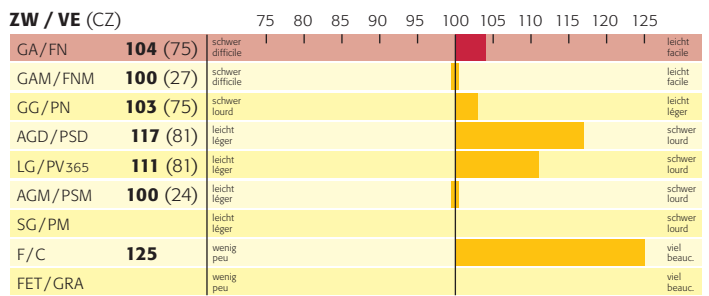

Red Six Mile HIGH CALIBER 177C
CA 000.0186.9534.1

Red Six Mile TAURUS 519A
Red UG ALANA 13X

Red Six Mile GLORIA 361T
CA 000.0141.2533.0

Red Six Mile RICOCHET 478R
Red Six Mile GLORIA 182N